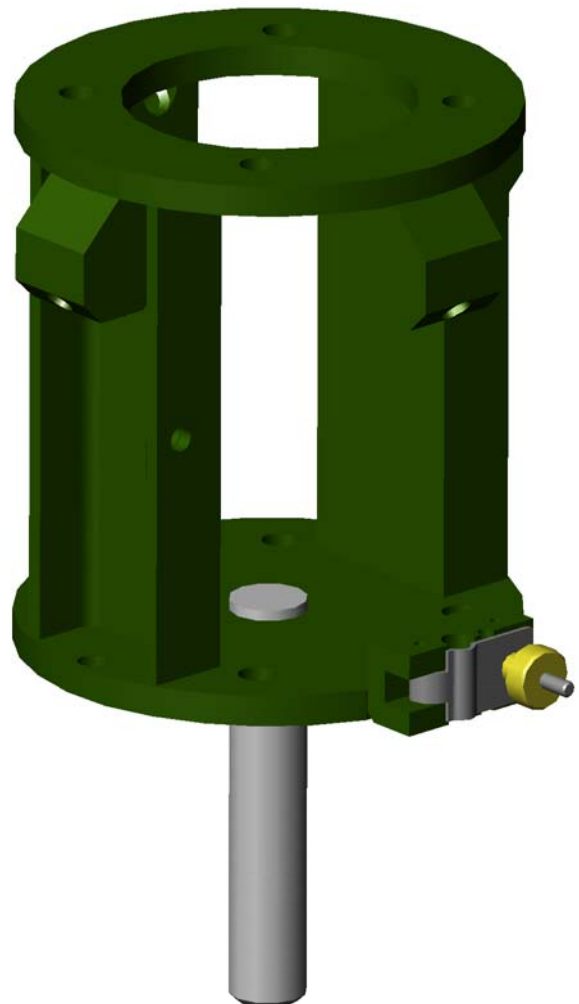

World's Leading Manufacturer Of Fibreglass Whip Antennas

SPECIALISTS FOR HIGH FREQUENCY

VD-07-00200-1

Universal Mast Mount

VALCOM'S UNIVERSAL MAST MOUNT IS AN ADAPTER IDEALLY SUITED TO MOUNT ANY VEHICULAR STYLE ANTENNA THAT UTILIZES THE 4 HOLE NATO PATTERN TO A VIXAM-40 TELESCOPING MAST.

THE DESIGN CONSISTS OF TWO PLATES SEPARATED BY TWO STRUCTURAL SUPPORT ARMS, A VIXAM-40 SPIGOT, SAFETY TETHER HOLES, AND A 4-HOLE NATO PATTERN ON THE TOP AND BOTTOM PLATE. THIS ALLOWS THE UNIT TO BE STACKABLE.

WHILE THE DESIGN LENDS ITSELF TO BE IDEAL FOR DIPOLE STYLE ANTENNAS, OPTIONAL GROUND WHIPS CAN BE ATTACHED FOR USE WITH GROUND - DEPENDENT ANTENNAS AS WELL.

P.O. BOX 603 GUELPH, ONTARIO, CANADA, N1H 6L3
TEL 519-824-3220 FAX 519-824-3411